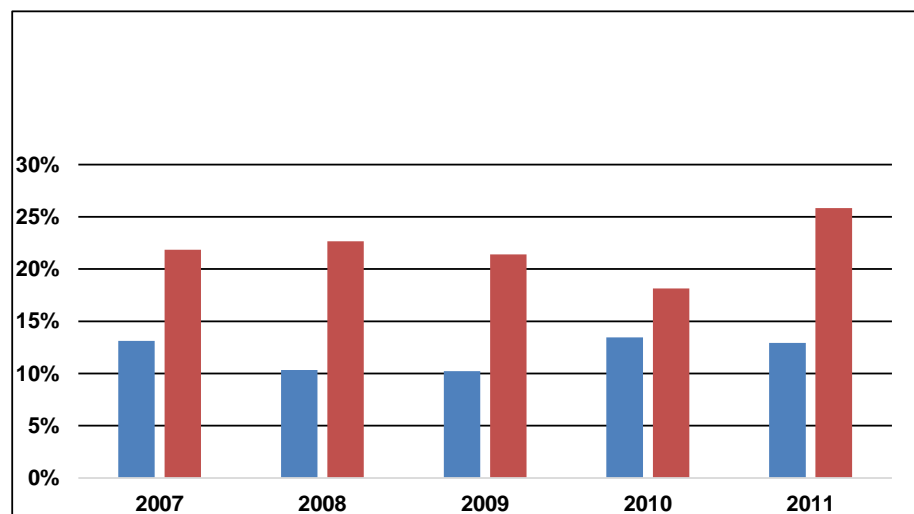

Northwestern Connecticut Community College Completion and Transfer Rates 2007-2011*

Fall Enrollment					
<i>Year</i>	<i>Cohort</i>	<i>Completers</i>	<i>Completion Rate</i>	<i>Transfers</i>	<i>Transfer Rate</i>
2007	183	24	13%	40	22%
2008	203	21	10%	46	23%
2009	215	22	10%	46	21%
2010	193	26	13%	35	18%
2011	178	23	13%	46	26%

*Cohort includes first-time, fulltime degree seeking students only. Rates based upon number earning degree or transferring within 150% of standard time to completion (three years for associate degree students)